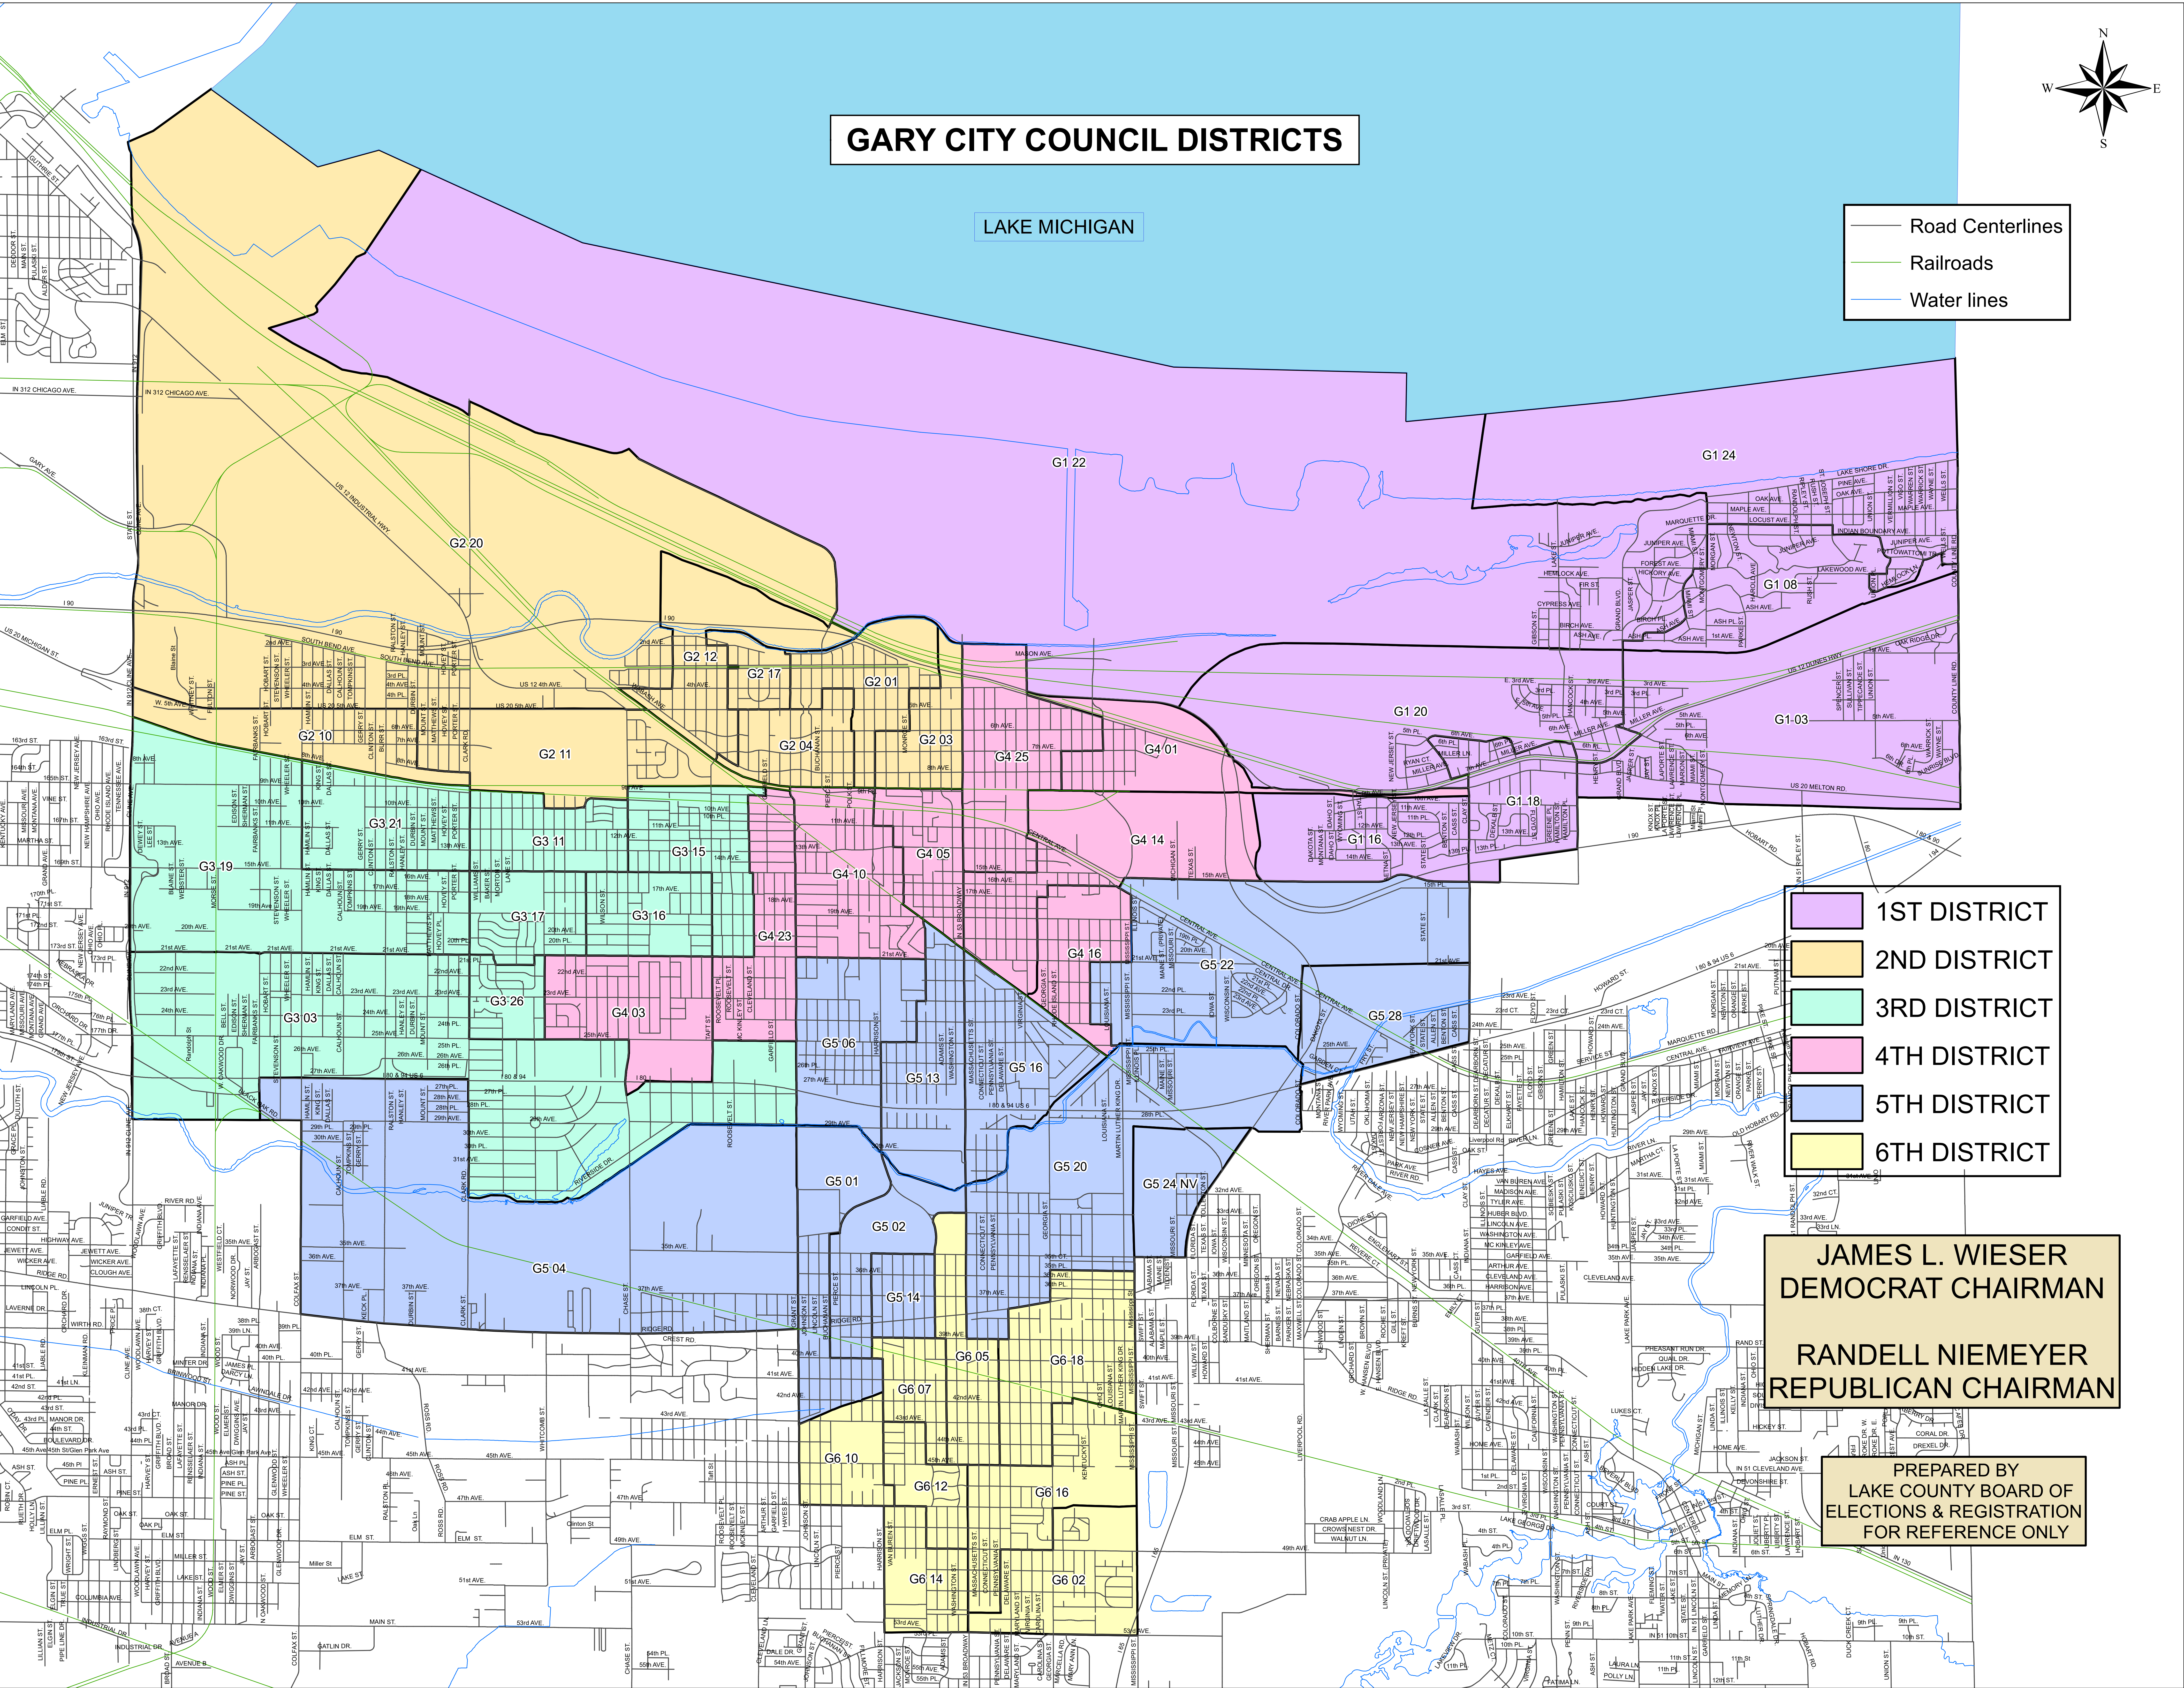

GARY CITY COUNCIL DISTRICTS

LAKE MICHIGAN

- Road Centerlines
- Railroads
- Water lines

- 1ST DISTRICT
- 2ND DISTRICT
- 3RD DISTRICT
- 4TH DISTRICT
- 5TH DISTRICT
- 6TH DISTRICT

JAMES L. WIESER
DEMOCRAT CHAIRMAN

RANDELL NIEMEYER
REPUBLICAN CHAIRMAN

PREPARED BY
LAKE COUNTY BOARD OF
ELECTIONS & REGISTRATION
FOR REFERENCE ONLY